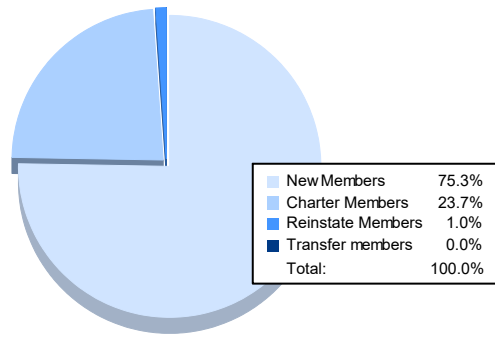

Year	New Clubs	Dropped Clubs	Gain/ Loss Clubs	New Members	Charter Members	Reinstate Members	Transfer Members	Total Member Added	Total Members Dropped	Gain/ Loss Members
2016-2017	1	0	1	124	30	1	6	161	148	13
2017-2018	0	1	-1	104	0	2	12	118	171	-53
2018-2019	0	0	0	126	0	1	5	132	99	33
2019-2020	0	0	0	124	3	4	9	140	115	25
2020-2021	1	0	1	73	23	1	0	97	130	-33
<b>Average</b>	<b>0</b>	<b>0</b>	<b>0</b>	<b>110</b>	<b>11</b>	<b>2</b>	<b>6</b>	<b>130</b>	<b>133</b>	<b>-3</b>

### Membership Composition June 2021 Cumulative