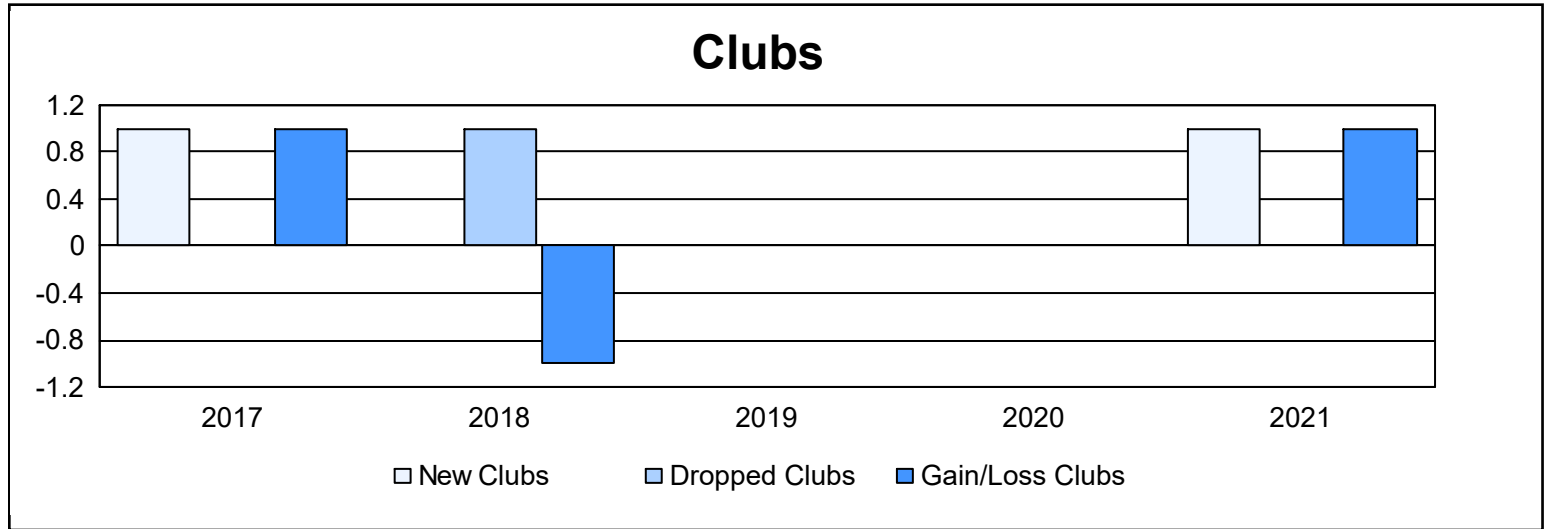

Year	New Clubs	Dropped Clubs	Gain/ Loss Clubs	New Members	Charter Members	Reinstate Members	Transfer Members	Total Member Added	Total Members Dropped	Gain/ Loss Members
2016-2017	1	0	1	124	30	1	6	161	148	13
2017-2018	0	1	-1	104	0	2	12	118	171	-53
2018-2019	0	0	0	126	0	1	5	132	99	33
2019-2020	0	0	0	124	3	4	9	140	115	25
2020-2021	1	0	1	73	23	1	0	97	130	-33
<b>Average</b>	<b>0</b>	<b>0</b>	<b>0</b>	<b>110</b>	<b>11</b>	<b>2</b>	<b>6</b>	<b>130</b>	<b>133</b>	<b>-3</b>

### Membership Composition June 2021 Cumulative