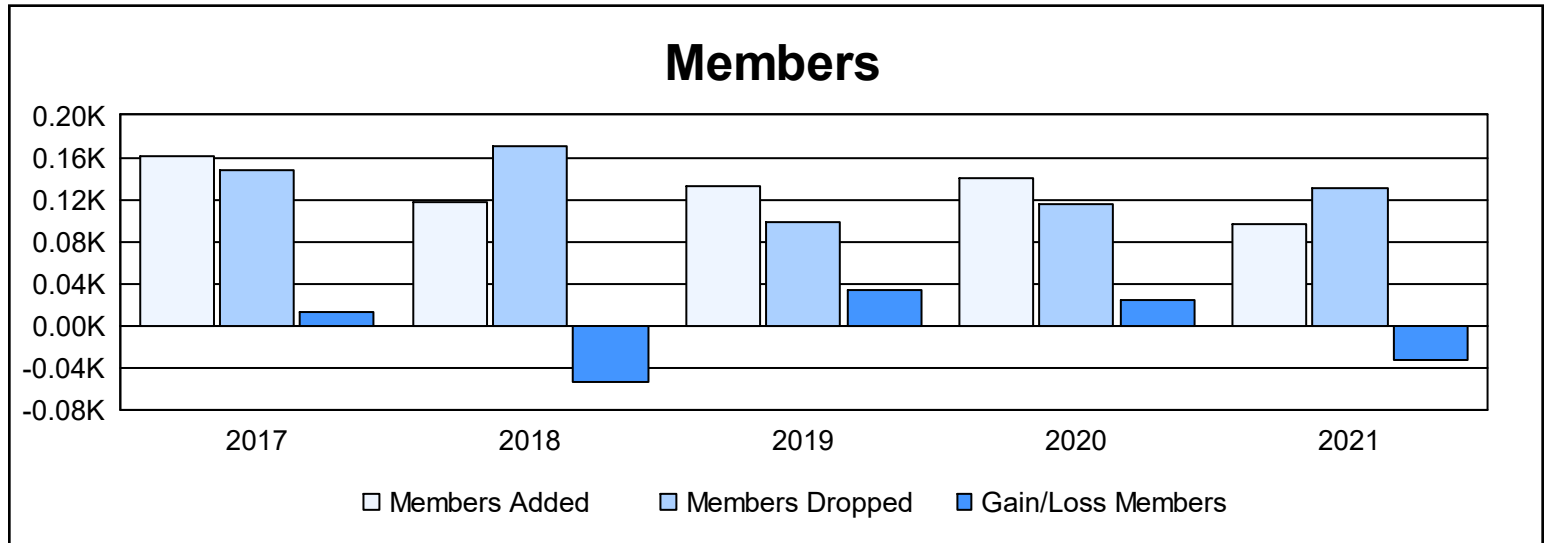

Year	New Clubs	Dropped Clubs	Gain/ Loss Clubs	New Members	Charter Members	Reinstate Members	Transfer Members	Total Member Added	Total Members Dropped	Gain/ Loss Members
2016-2017	1	0	1	124	30	1	6	161	148	13
2017-2018	0	1	-1	104	0	2	12	118	171	-53
2018-2019	0	0	0	126	0	1	5	132	99	33
2019-2020	0	0	0	124	3	4	9	140	115	25
2020-2021	1	0	1	73	23	1	0	97	130	-33
<b>Average</b>	<b>0</b>	<b>0</b>	<b>0</b>	<b>110</b>	<b>11</b>	<b>2</b>	<b>6</b>	<b>130</b>	<b>133</b>	<b>-3</b>

### Membership Composition June 2021 Cumulative